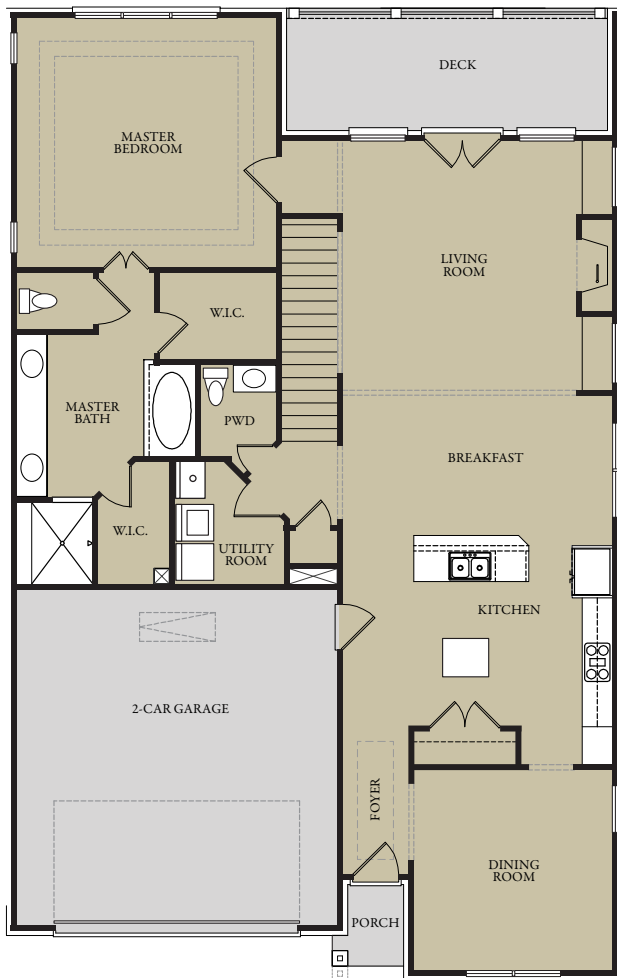

Westbrook Village:

Westbrook Townhomes OPTION 2

Approximate Main Level Heated Square Footage: 1735

Approximate Terrace Level Heated Square Footage: 1410

Terrace Level Unheated Square Footage: 324

Approximate Garage Square Footage: 475

MAIN LEVEL

TERRACE LEVEL