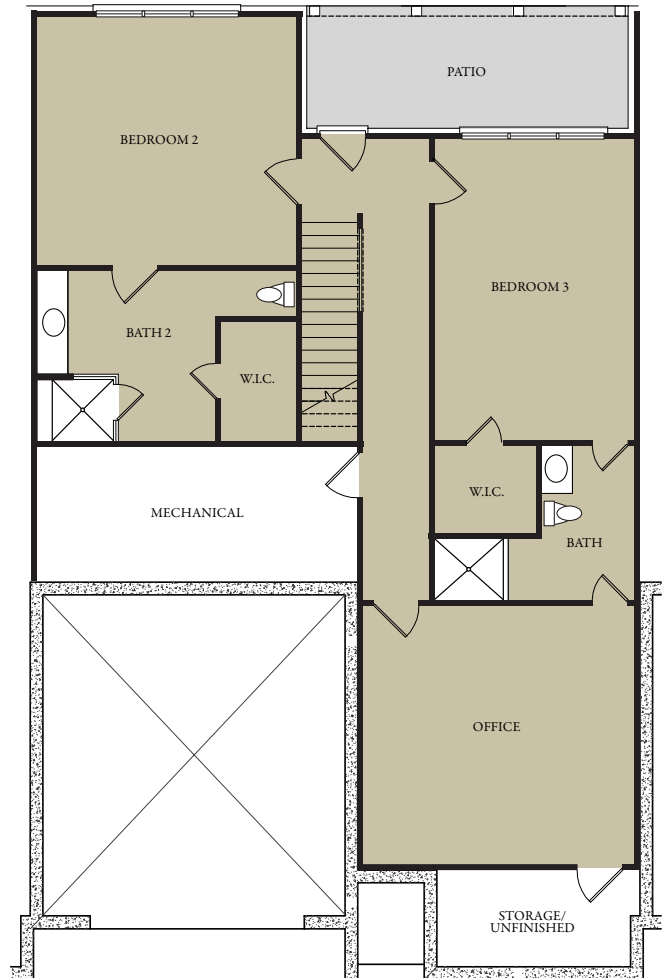

Westbrook Village:

Westbrook Townhomes OPTION 2

Approximate Main Level Heated Square Footage: 1735

Approximate Terrace Level Heated Square Footage: 1410

Terrace Level Unheated Square Footage: 324

Approximate Garage Square Footage: 475

MAIN LEVEL

TERRACE LEVEL