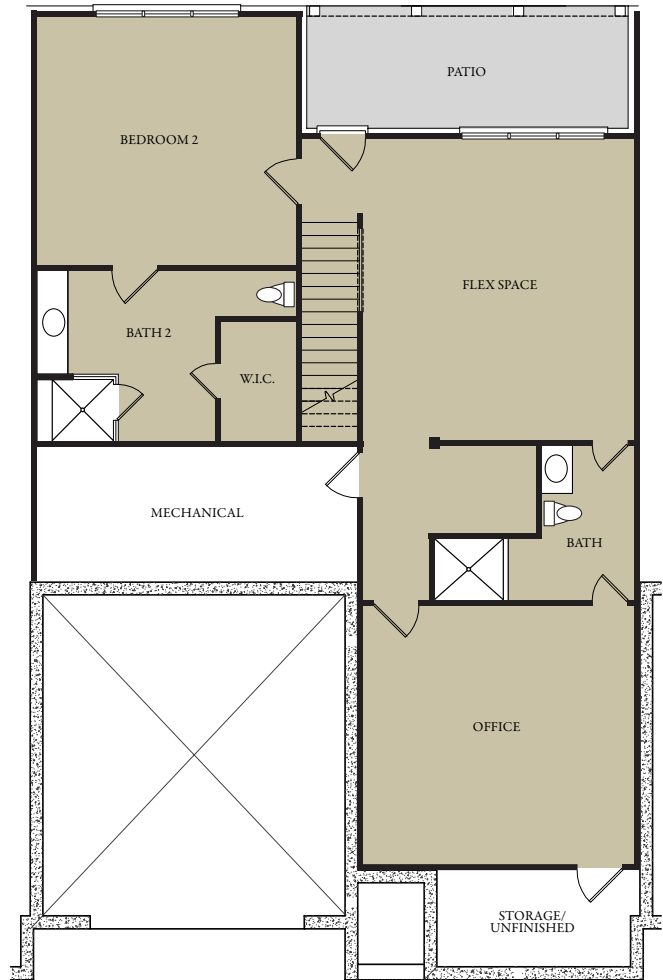

Westbrook Village:

Westbrook Townhomes OPTION 1

Approximate Main Level Heated Square Footage: 1735

Approximate Terrace Level Heated Square Footage: 1410

Terrace Level Unheated Square Footage: 324

Approximate Garage Square Footage: 475

MAIN LEVEL

TERRACE LEVEL